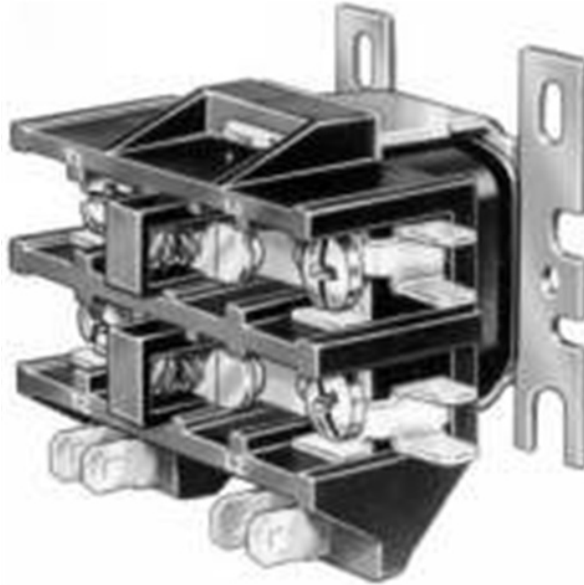

## CONTACTORS

DELUXE POWER PRO CONTACTORS

---

### Honeywell definitive purpose contactors for heating, cooling, and refrigeration applications

- Available in 1, 2, 3 and 4 pole configurations.
- Multiple input voltage range from 24/120/208/240 configurations.
- Available in 25, 30, 40, 50, 60, 75 and 90 Amp configurations.
- Meet ARI 780 and UL/CSA/CUR standards.
- Quick connects for coil termination.